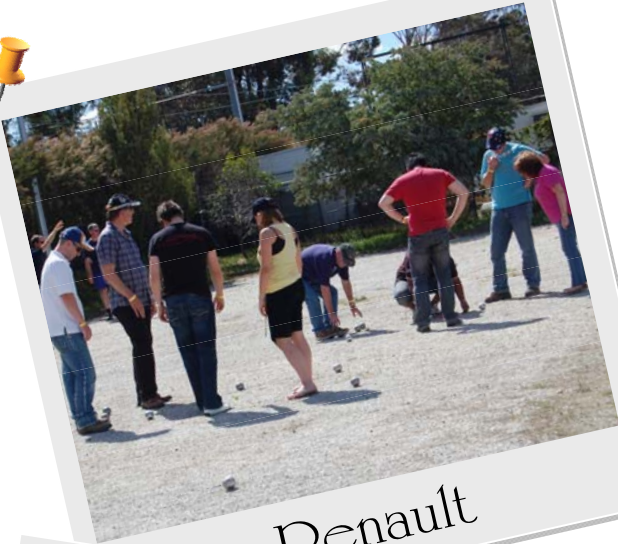

Corporate & Social Events

Perfect for Christmas Parties, hens/bucks parties, corporate events, client entertaining, French classes etc

Can be arranged at one of our club premises or a location of your choice. Beautiful parks make excellent locations.

NAB

Minter Ellison

Renault

Victorian Department of Education

Run by experienced, friendly and flexible facilitators that are able to customise the format to suit your specific group needs

Packages include 1-2 Facilitators, hire of all equipment, demonstration of the game and coordination of the tournament